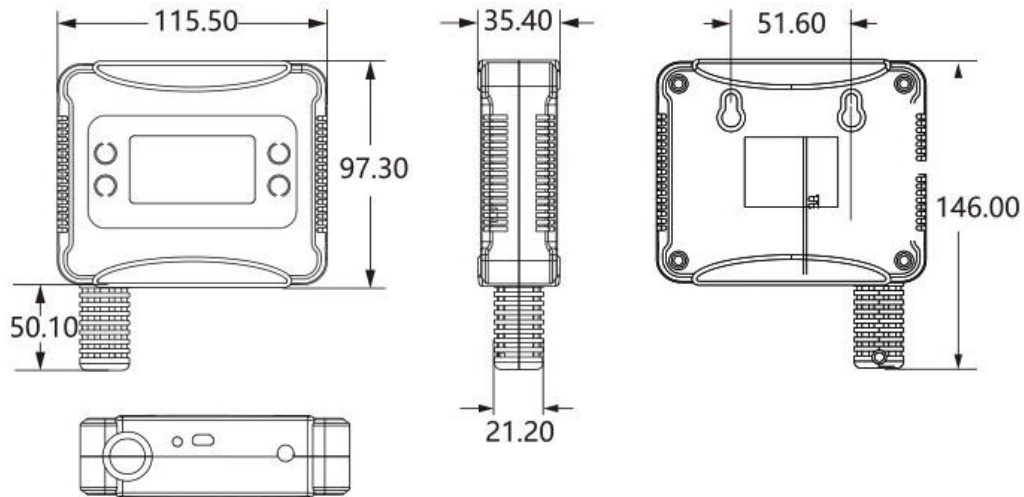

- ✚ Long-term stability
- ✚ Wide measuring range
- ✚ Fast response time
- ✚ Support WIFI, PC, IOS and Android mobile App
- ✚ 2.4 inch color TFT screen

PRODUCT PARAMATER

Parameter

Item	Specification
Supply voltage	DC 9 to 36 V/USB 5V
Measuring range (T)	-20 to +60 Celsius(-4 to +140 Fahrenheit)
Measuring range (RH)	0 to 99.9% relative humidity
Typ. Temperature accuracy	±0.5 Celsius
Typ. Humidity accuracy	±3%RH at 25 Celsius
Long term drift(T)	<0.1 Celsius/year
Long term drift(RH)	<0.5%RH/year
Resolution(T)	0.1 Celsius
Resolution(RH)	0.1%RH
Display	2.4 inch TFT LCD screen
Power consumption	less than or equal to 50mA(24V)
Interface	WiFi
Protocols	Modbus TCP agreement
Housing material	ABS
Net weight	175g

HT-485-DW

PRODUCT PARAMATER

Dimension (mm)

PRODUCT PARAMATER

Application