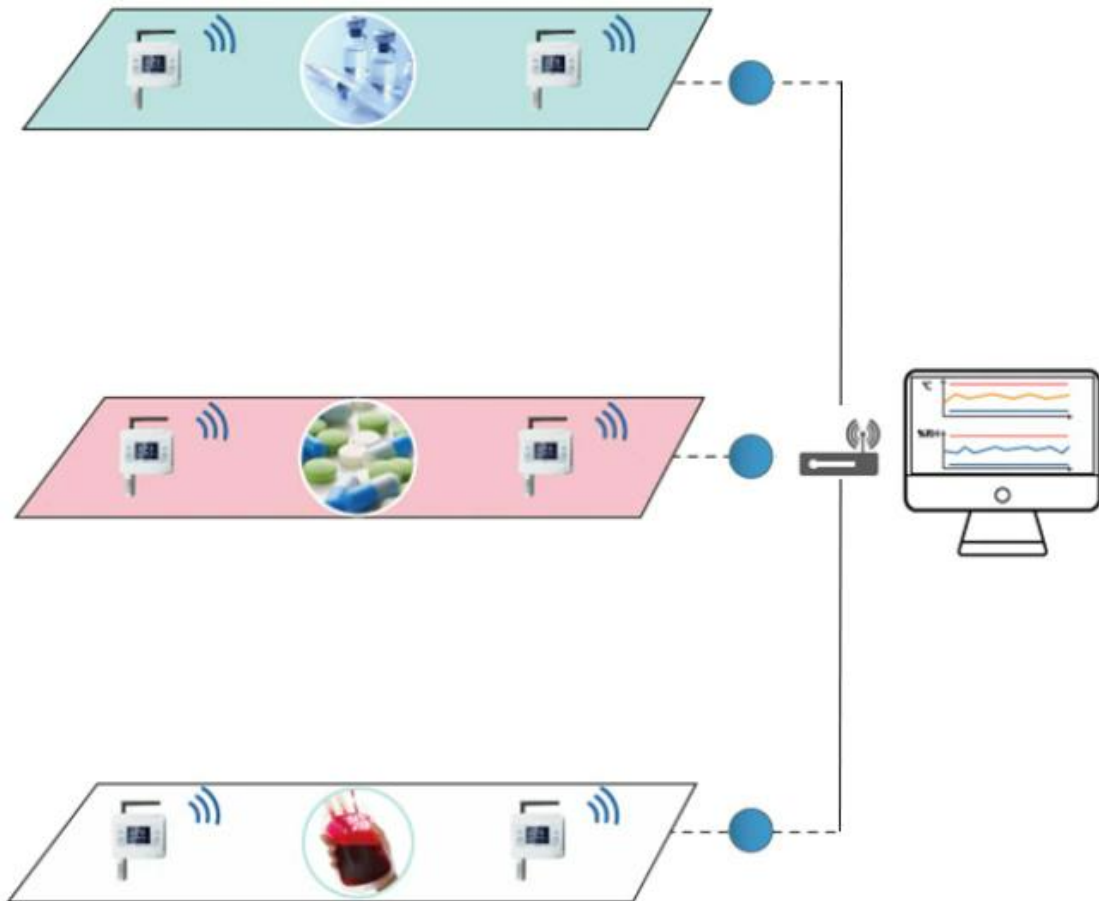

- ✚ Long-term stability
- ✚ Wide measuring range
- ✚ Fast response time
- ✚ Support WIFI, PC, IOS and Android mobile App
- ✚ 2.4 inch color TFT screen

PRODUCT PARAMATER

Parameter

Item	Specification
Supply voltage	DC 9 to 36 V/USB 5V
Measuring range (T)	-20 to +60 Celsius(-4 to +140 Fahrenheit)
Measuring range (RH)	0 to 99.9% relative humidity
Typ. Temperature accuracy	±0.5 Celsius
Typ. Humidity accuracy	±3%RH at 25 Celsius
Long term drift(T)	<0.1 Celsius/year
Long term drift(RH)	<0.5%RH/year
Resolution(T)	0.1 Celsius
Resolution(RH)	0.1%RH
Display	2.4 inch TFT LCD screen
Power consumption	less than or equal to 50mA(24V)
Interface	WiFi
Protocols	Modbus TCP agreement
Housing material	ABS
Net weight	175g

HT-485-DW

PRODUCT PARAMATER

Dimension (mm)

PRODUCT PARAMATER

Application